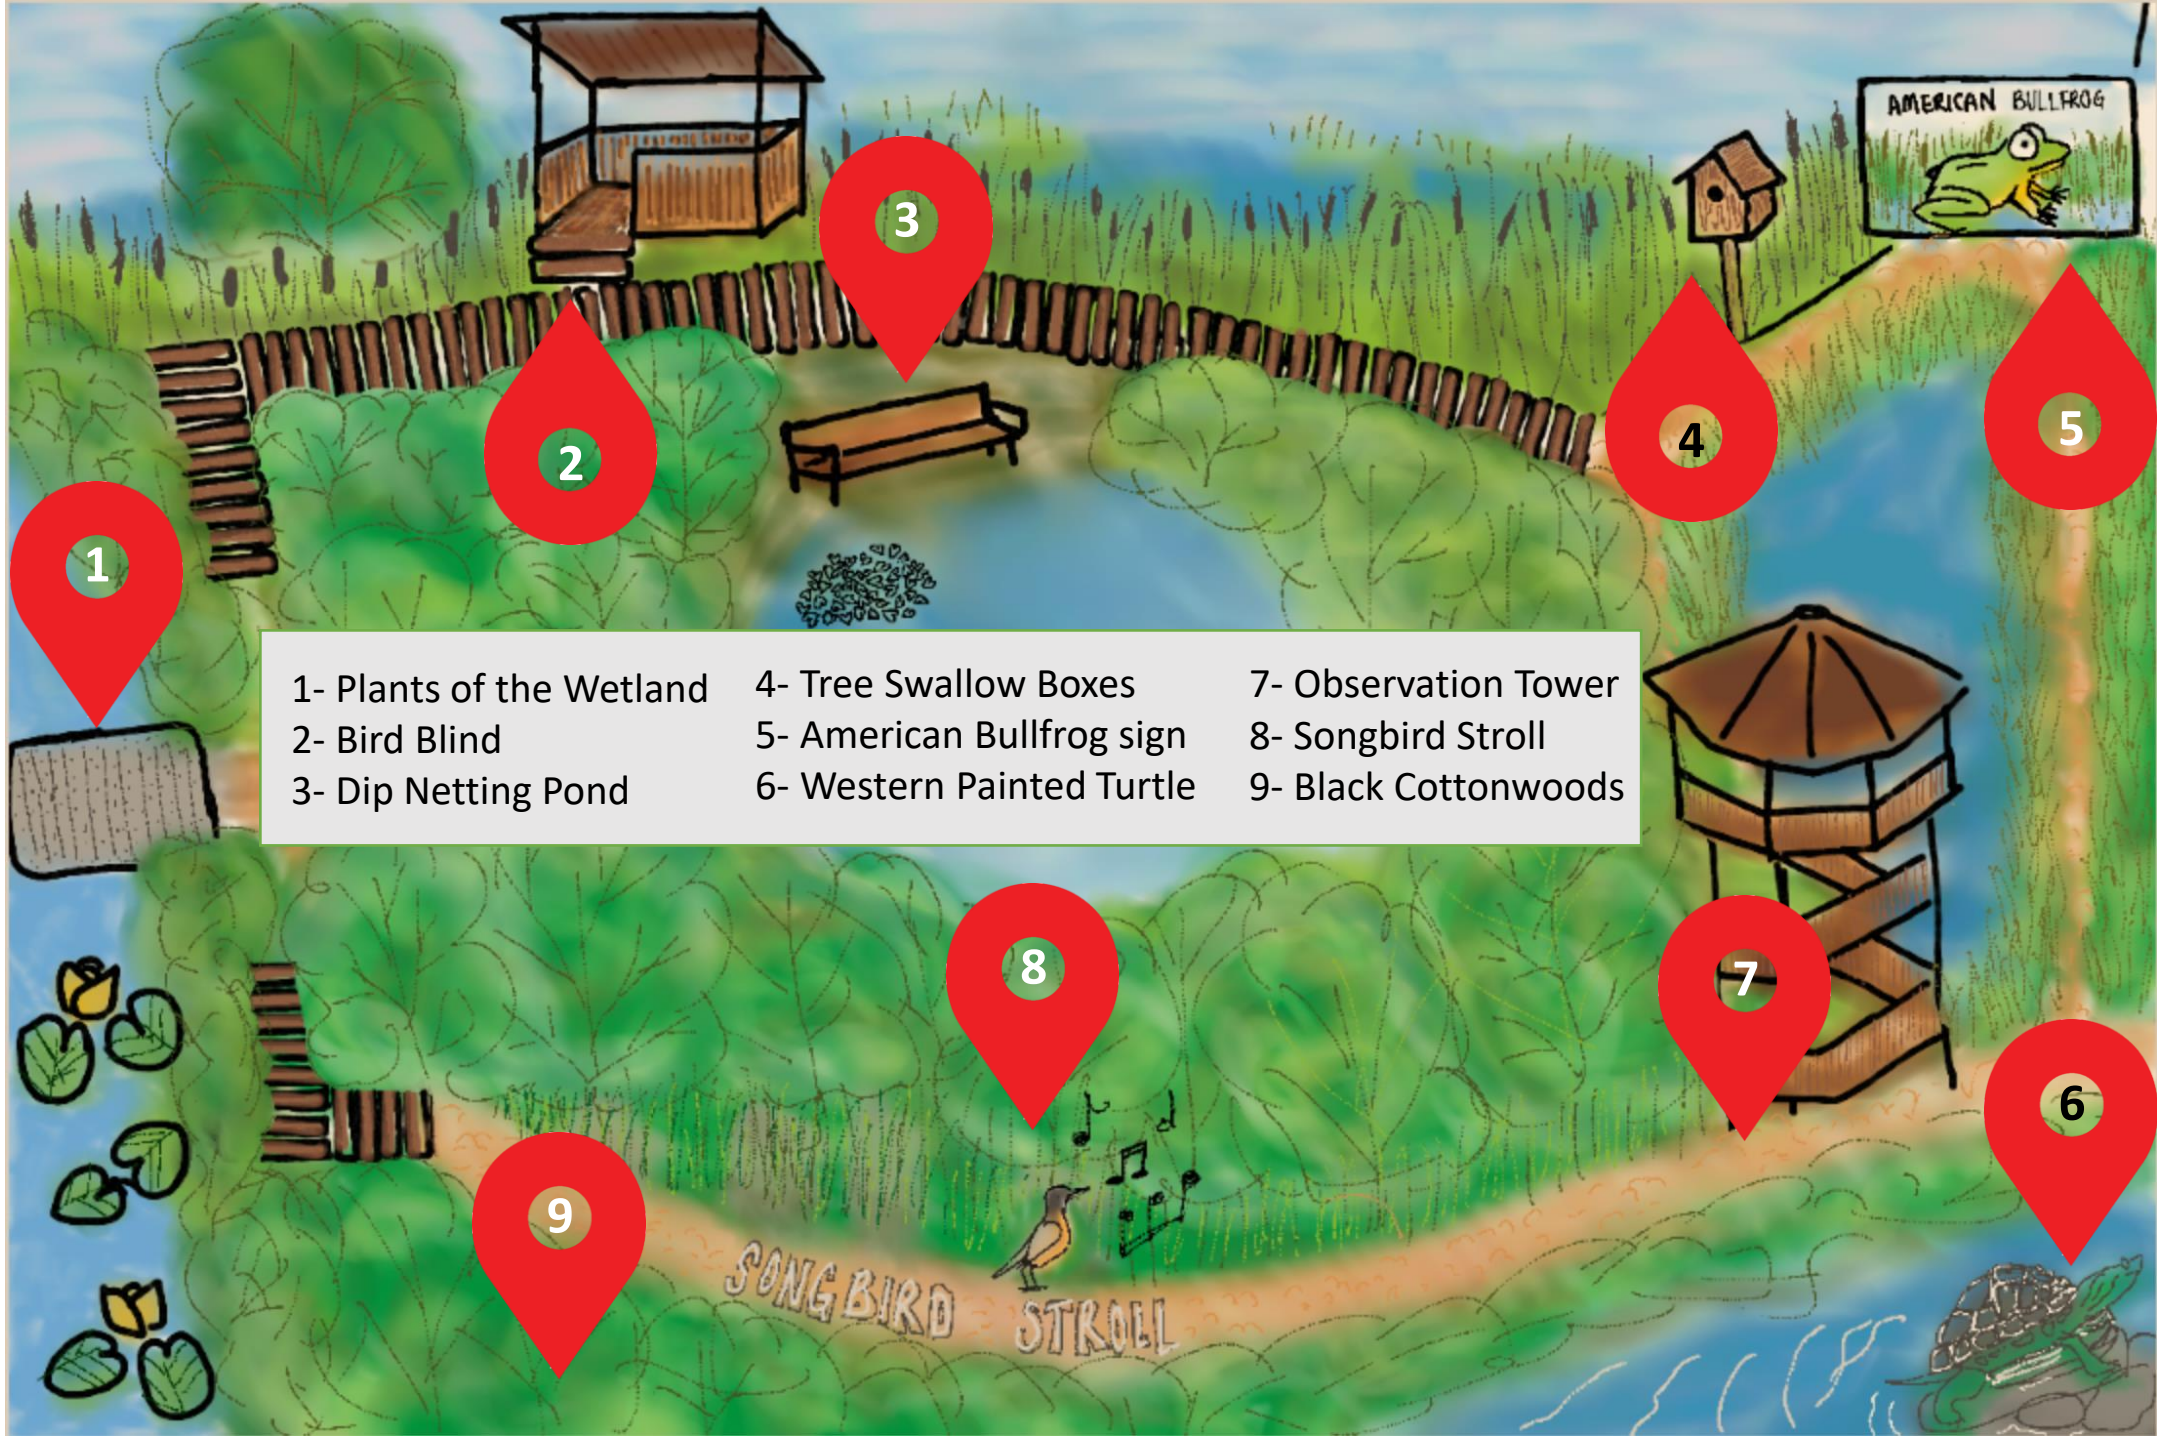

# WELCOME TO THE DISCOVERY CENTRE'S VIRTUAL SELF-GUIDED BOARDWALK LOOP TOUR

Click on the red  
location icons to  
learn more about  
the organisms in  
our wetland!

OR

Come out for a  
walk and read the  
QR codes posted  
on our trails to  
learn along the  
way!

1- Plants of the Wetland  
2- Bird Blind  
3- Dip Netting Pond

4- Tree Swallow Boxes  
5- American Bullfrog sign  
6- Western Painted Turtle

7- Observation Tower  
8- Songbird Stroll  
9- Black Cottonwoods